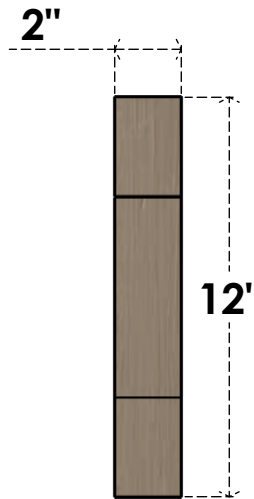

ITEM NUMBER: CORU02X04X12CLERCPR

2"W X 4"D X 12"H SERIES 2 THIN CLEMMONS ROUGH CEDAR TIMBERTHANE FAUX WOOD CORBEL, PRIMED

SIDE PROFILE

FRONT PROFILE

ISOMETRIC

EKENA MILLWORK
2300 WEST MAIN ST.
CLARKSVILLE, TX 75426
TOLL FREE: 866-607-0453
WWW.EKENAMILLWORK.COM

NOTES

1. INSTALLATION TO BE COMPLETED IN ACCORDANCE WITH MANUFACTURER'S SPECIFICATIONS.
2. DRAWING MAY NOT BE TO SCALE
3. THIS DRAWING IS INTENDED FOR DESIGN AND PLANNING PURPOSES ONLY.
4. ALL INFORMATION CONTAINED HEREIN WAS CURRENT AT THE TIME OF DEVELOPMENT BUT MUST BE REVIEWED AND APPROVED BY THE PRODUCT MANUFACTURER TO BE CONSIDERED ACCURATE.
5. TIMBERTHANE ARCHITECTURAL PRODUCTS ARE MADE FROM HIGH DENSITY URETHANE AND COME FACTORY PRIMED