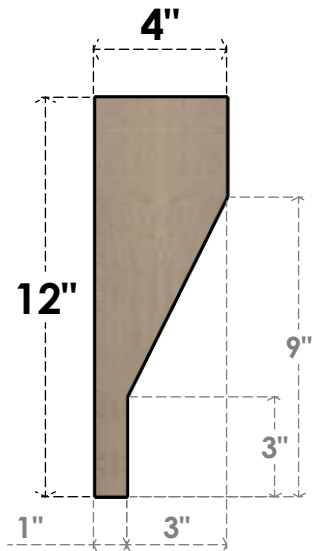

ITEM NUMBER: CORU02X04X12CLERCPR

2"W X 4"D X 12"H SERIES 2 THIN CLEMMONS ROUGH CEDAR TIMBERTHANE FAUX WOOD CORBEL, PRIMED

SIDE PROFILE

FRONT PROFILE

ISOMETRIC

EKENA MILLWORK
2300 WEST MAIN ST.
CLARKSVILLE, TX 75426
TOLL FREE: 866-607-0453
WWW.EKENAMILLWORK.COM

NOTES

1. INSTALLATION TO BE COMPLETED IN ACCORDANCE WITH MANUFACTURER'S SPECIFICATIONS.
2. DRAWING MAY NOT BE TO SCALE
3. THIS DRAWING IS INTENDED FOR DESIGN AND PLANNING PURPOSES ONLY.
4. ALL INFORMATION CONTAINED HEREIN WAS CURRENT AT THE TIME OF DEVELOPMENT BUT MUST BE REVIEWED AND APPROVED BY THE PRODUCT MANUFACTURER TO BE CONSIDERED ACCURATE.
5. TIMBERTHANE ARCHITECTURAL PRODUCTS ARE MADE FROM HIGH DENSITY URETHANE AND COME FACTORY PRIMED